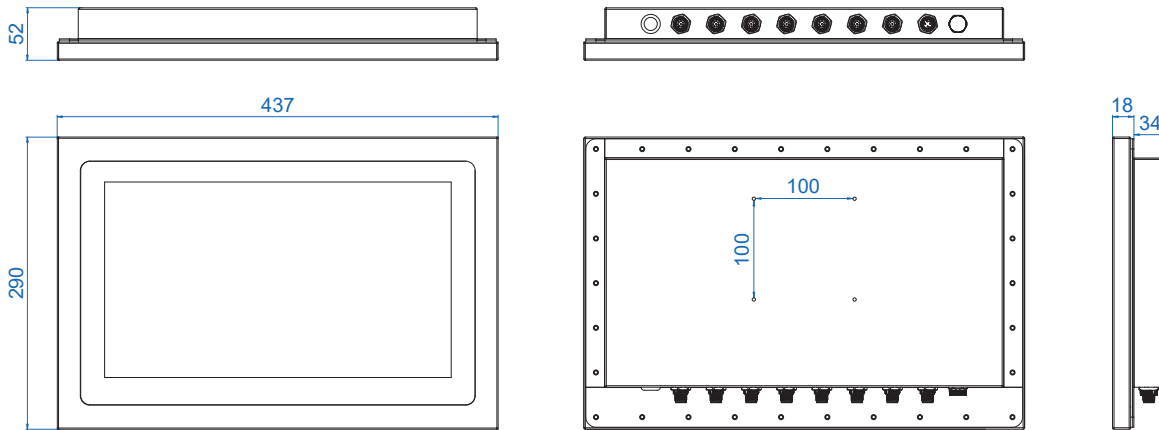

Dimensions

Unit : mm/ inch

Order Information

Model Name	Description
STC-7015W-1215U	STC-7015W, 15.6" Stainless PPC, Intel® Core™ i3-1215U, 2 COM, 6 USB, 2 LAN
STC-7015W-1235U	STC-7015W, 15.6" Stainless PPC, Intel® Core™ i5-1235U, 2 COM, 6 USB, 2 LAN
STC-7015W-1255U	STC-7015W, 15.6" Stainless PPC, Intel® Core™ i7-1255U, 2 COM, 6 USB, 2 LAN

Accessories

DDR4 32G	Certified DDR4 32GB 3200 MHz RAM
DDR4 16G	Certified DDR4 16GB 3200 MHz RAM
DDR4 8G	Certified DDR4 8GB 3200 MHz RAM
DDR4 4G	Certified DDR4 4GB 3200 MHz RAM
PWA-80W	80W, 12V, 100-240V AC Power Adapter with M12 connector
WiFi & Bluetooth	WiFi & Bluetooth Module with Antenna
M12 USB Cable	2 meter long M12 water-proof USB cable
M12 LAN Cable	2 meter long M12 water-proof LAN cable
M12 COM Cable	2 meter long M12 water-proof RS-232 cable